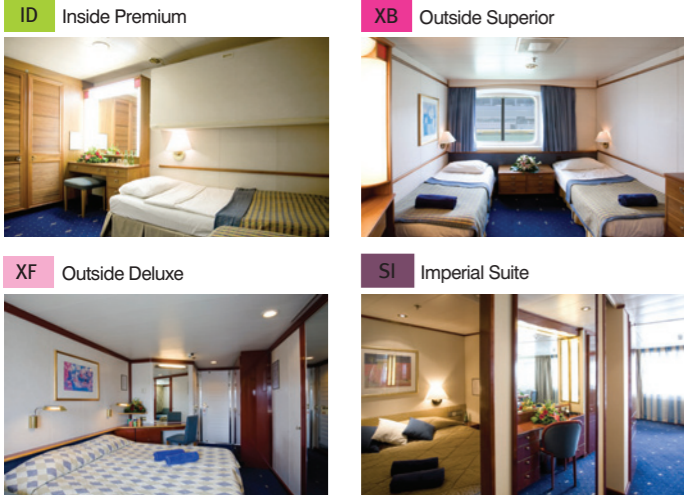

LOUIS Cristal

Deck	Places to eat
9	Traviata & Rigoletto Casual Dining
8	La Scala Restaurant - Rendez Vous Lounge
5	Caruso Restaurant
Deck	Bars, Lounges & Entertainment
10	Stars Lounge & Disco
9	Theatre Lounge - Riviera Pool Bar
8	Metropolitan Show Lounge - Monte Carlo Casino - Rendez Vous Lounge - Romeo & Juliet Bar
Deck	Services/Fitness
9	Wellness Center - Beauty Salon - Swimming Pool
8	Conference Room (Forum)
5	Reception - Emporium Duty Free & Travel Value Shop - Shore Excursion Office - Internet Corner - Photo Shop - Whirlpool Bath
4	Hospital

Category	Description	Deck	Number of staterooms
Inside Staterooms			
IA	Standard	Deck 3	2 lower beds, 3rd/4th berth, bathroom with shower
IB	Standard	Deck 3/4/5	2 lower beds, 3rd/4th berth, bathroom with shower
IC	Superior	Deck 4	2 lower beds, 3rd/4th berth, bathroom with shower
ID	Premium	Deck 5/6/7	2 lower beds, 3rd/4th berth, bathroom with shower
IE	Deluxe	Deck 6/7	2 lower beds, 1 sofa bed, bathroom with shower
Outside Staterooms			
XAO	Standard	Deck 5	1 lower/ 1 upper bed, bathroom with shower (obstructed view)
XA	Standard	Deck 2	2 lower beds, 3rd/4th berth, bathroom with shower
XBO	Superior	Deck 6	2 lower beds, 3rd/4th berth, bathroom with shower (obstructed view)
XB	Superior	Deck 3/5	2 lower beds, bathroom with shower
XC	Premium	Deck 3/4	2 lower beds, 3rd/4th berth, 1 sofa bed, bathroom with shower
XD	Premium	Deck 4	2 lower beds, 3rd/4th berth, 1 sofa bed, bathroom with shower
XE	Deluxe	Deck 6	2 lower beds, 3rd/4th berth, 1 sofa bed, bathroom with shower
XF	Deluxe	Deck 7	2 lower beds, 1 sofa bed, bathroom with shower
Suites			
SJ	Junior Suite	Deck 6	2 lower beds, 1 sofa bed, bathroom with shower
S	Suite	Deck 6	2 lower beds, 1 sofa bed, bathroom with shower
SB	Balcony Suite	Deck 7	2 lower beds, 1 sofa bed, bathroom with shower (small balcony)
SI	Imperial Suite	Deck 6	2 lower beds, 1 sofa bed, bathroom with bathtub and shower (large balcony with private whirlpool bath)

SHIP SPECIFICATIONS

Tonnage 25.611
Length 162 m
Breadth 25,6 m
Draught 6,10 m
Cruising Speed 18 knots
Passenger Decks 9
Elevators 4
Stabilizers YES
Electric Current 110-220V AC
Classification Society DNV

STATEROOM ACCOMMODATIONS

Total Outside Staterooms 317
Total Inside Staterooms 163
Total Staterooms 480

CREW

Crew Members 406
Nationality of Officers Hellenic & International
Nationality of Crew European & International

STATEROOM AMENITIES

All staterooms are equipped with shower, WC, wash basin, air condition, telephone, hair dryer and TV.

Symbol Legend

- none 2 lower beds
- 1 lower bed + 1 upper bed
- ▲ 2 lower beds + 1 upper bed
- 2 lower beds + 2 upper beds
- ★ 2 lower beds + sofa
- ★ 2 lower beds + 2 upper beds + sofa
- Suitable for wheelchairs
- ◊ Connected Staterooms
- ◊ Staterooms with bathtub
- ◊ Staterooms with portholes
- ◊ Staterooms with obstructed view