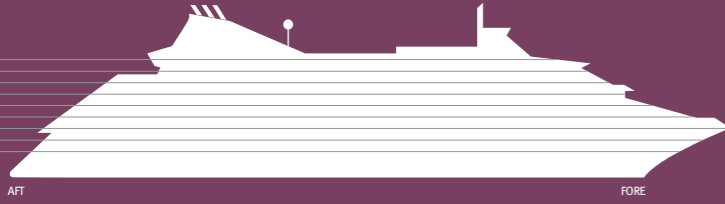

LOUIS Cristal

Deck	Places to eat
9	Traviata & Rigoletto Casual Dining
8	La Scala Restaurant - Rendez Vous Lounge
5	Caruso Restaurant
Deck	Bars, Lounges & Entertainment
10	Stars Lounge & Disco
9	Theatre Lounge - Riviera Pool Bar
8	Metropolitan Show Lounge - Monte Carlo Casino - Rendez Vous Lounge - Romeo & Juliet Bar
Deck	Services/Fitness
9	Wellness Center - Beauty Salon - Swimming Pool
8	Conference Room (Forum)
5	Reception - Emporium Duty Free & Travel Value Shop - Shore Excursion Office - Internet Corner - Photo Shop - Whirlpool Bath
4	Hospital

Category	Description	Deck	Number of staterooms
Inside Staterooms			
IA	Standard	Deck 3	2 lower beds, 3rd/4th berth, bathroom with shower
IB	Standard	Deck 3/4/5	2 lower beds, 3rd/4th berth, bathroom with shower
IC	Superior	Deck 4	2 lower beds, 3rd/4th berth, bathroom with shower
ID	Premium	Deck 5/6/7	2 lower beds, 3rd/4th berth, bathroom with shower
IE	Deluxe	Deck 6/7	2 lower beds, 1 sofa bed, bathroom with shower
Outside Staterooms			
XAO	Standard	Deck 5	1 lower/ 1 upper bed, bathroom with shower (obstructed view)
XA	Standard	Deck 2	2 lower beds, 3rd/4th berth, bathroom with shower
XBO	Superior	Deck 6	2 lower beds, 3rd/4th berth, bathroom with shower (obstructed view)
XB	Superior	Deck 3/5	2 lower beds, bathroom with shower
XC	Premium	Deck 3/4	2 lower beds, 3rd/4th berth, 1 sofa bed, bathroom with shower
XD	Premium	Deck 4	2 lower beds, 3rd/4th berth, 1 sofa bed, bathroom with shower
XE	Deluxe	Deck 6	2 lower beds, 3rd/4th berth, 1 sofa bed, bathroom with shower
XF	Deluxe	Deck 7	2 lower beds, 1 sofa bed, bathroom with shower
Suites			
SJ	Junior Suite	Deck 6	2 lower beds, 1 sofa bed, bathroom with shower
S	Suite	Deck 6	2 lower beds, 1 sofa bed, bathroom with shower
SB	Balcony Suite	Deck 7	2 lower beds, 1 sofa bed, bathroom with shower (small balcony)
SI	Imperial Suite	Deck 6	2 lower beds, 1 sofa bed, bathroom with bathtub and shower (large balcony with private whirlpool bath)

SHIP SPECIFICATIONS

Tonnage 25.611
Length 162 m
Breadth 25,6 m
Draught 6,10 m
Cruising Speed 18 knots
Passenger Decks 9
Elevators 4
Stabilizers YES
Electric Current 110-220V AC
Classification Society DNV

STATEROOM ACCOMMODATIONS

Total Outside Staterooms 317
Total Inside Staterooms 163
Total Staterooms 480

CREW

Crew Members 406
Nationality of Officers Hellenic & International
Nationality of Crew European & International

STATEROOM AMENITIES

All staterooms are equipped with shower, WC, wash basin, air condition, telephone, hair dryer and TV.

Symbol Legend

- none 2 lower beds
- 1 lower bed + 1 upper bed
- ▲ 2 lower beds + 1 upper bed
- 2 lower beds + 2 upper beds
- ★ 2 lower beds + sofa
- ★ 2 lower beds + 2 upper beds + sofa
- Suitable for wheelchairs
- ◊ Connected Staterooms
- ◊ Staterooms with bathtub
- ◊ Staterooms with portholes
- ◊ Staterooms with obstructed view