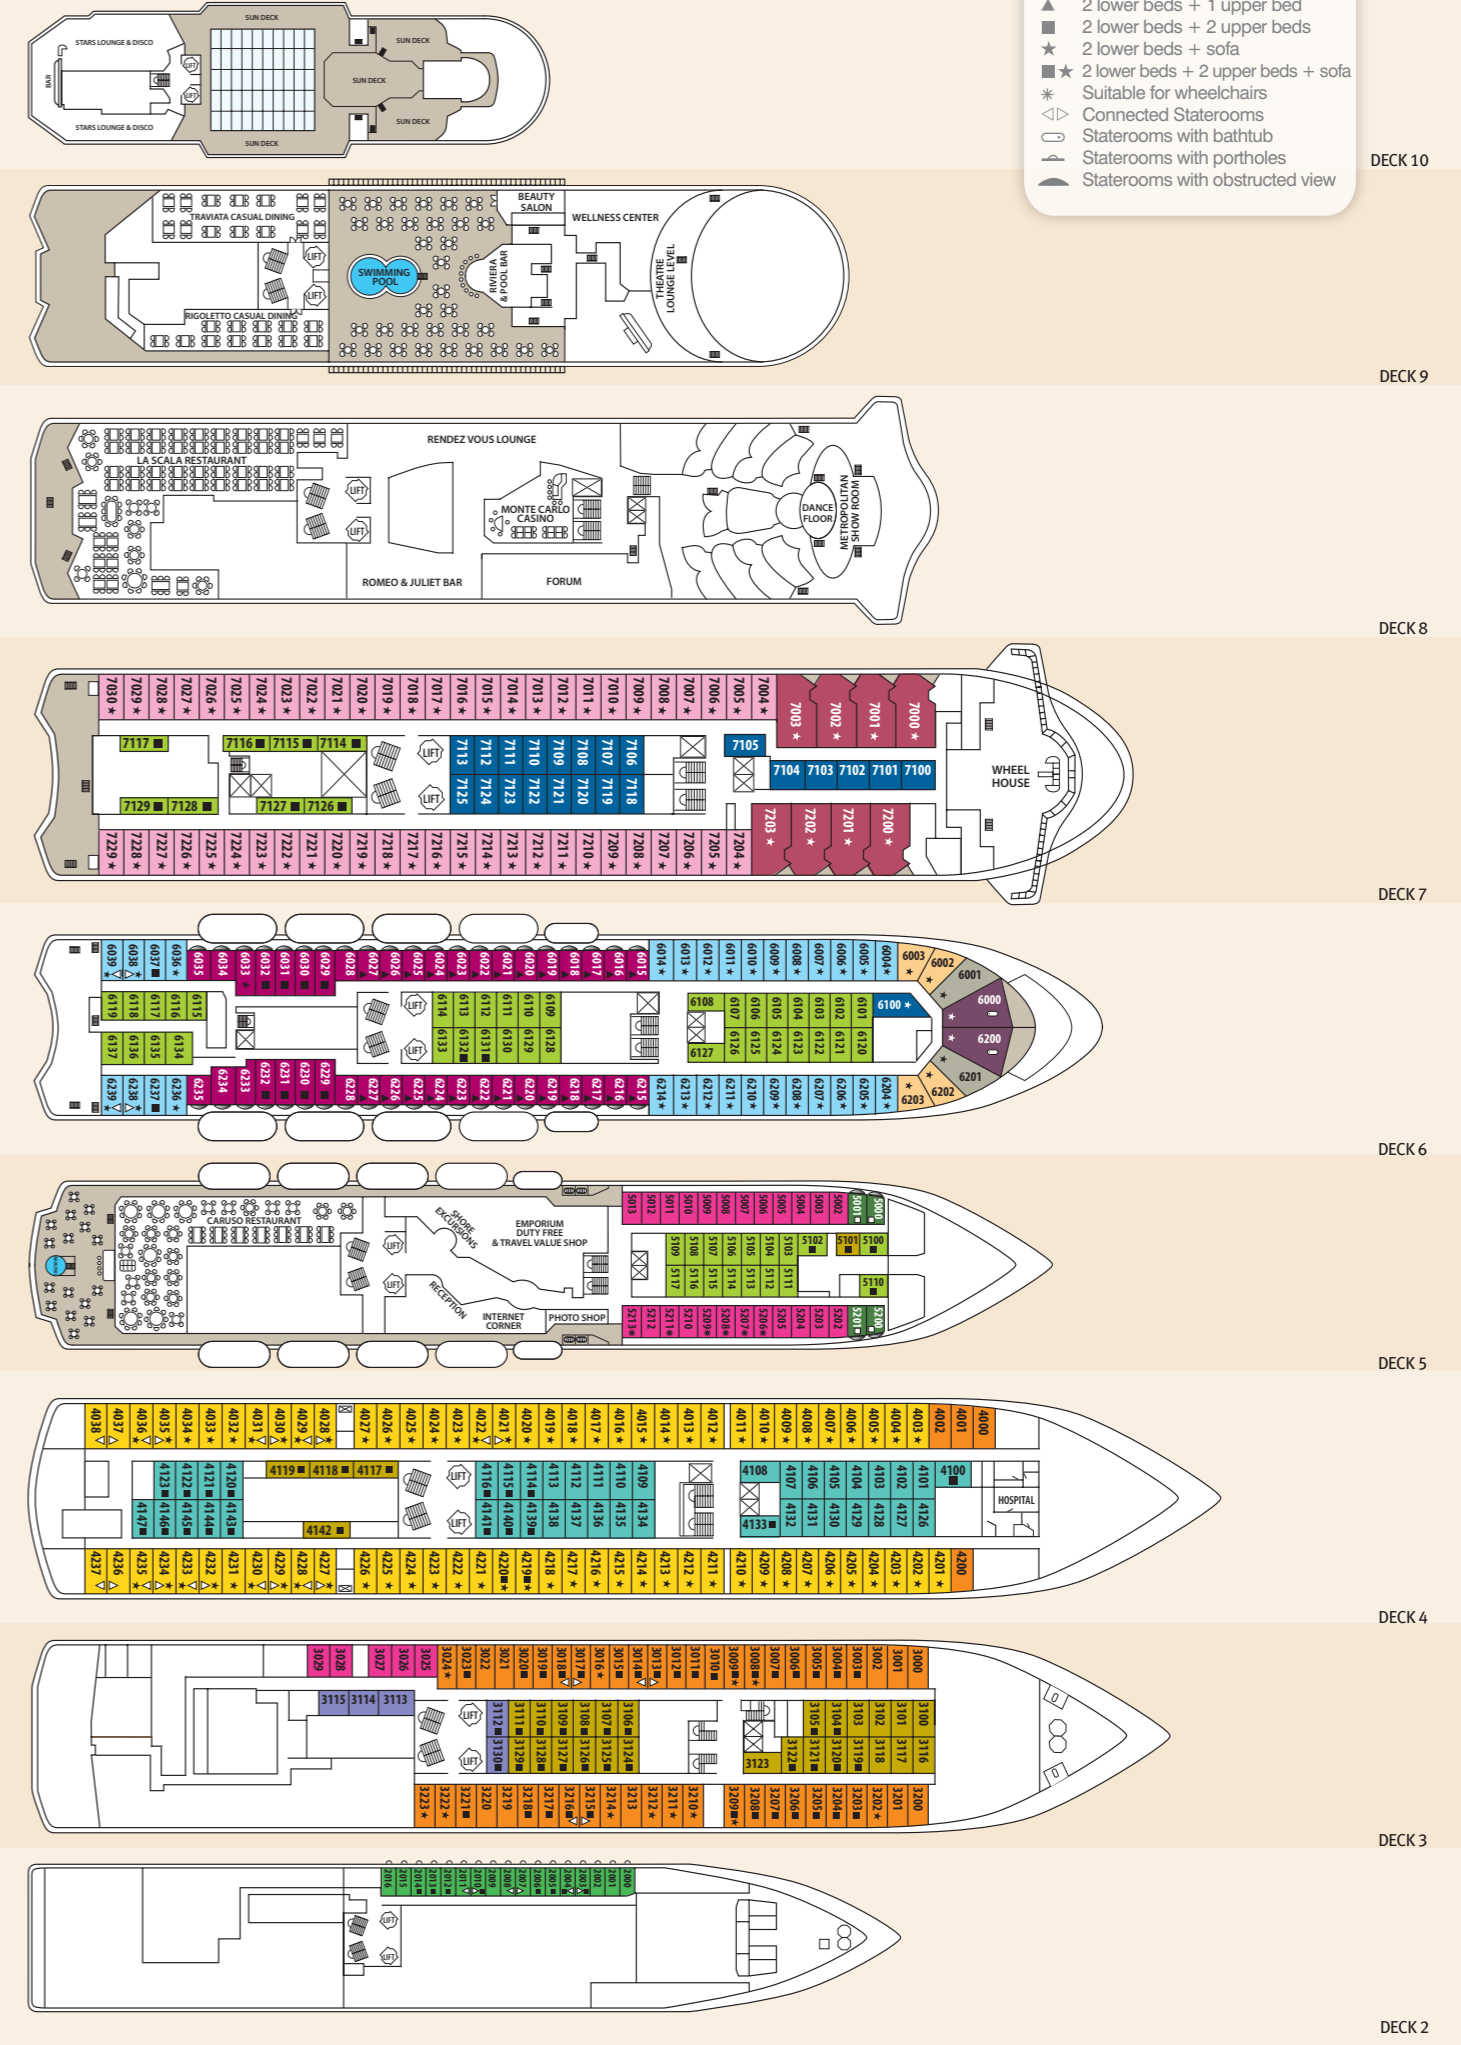

Deck plans and stateroom layouts are given purely as a guide. Size and layout may vary within the same category.